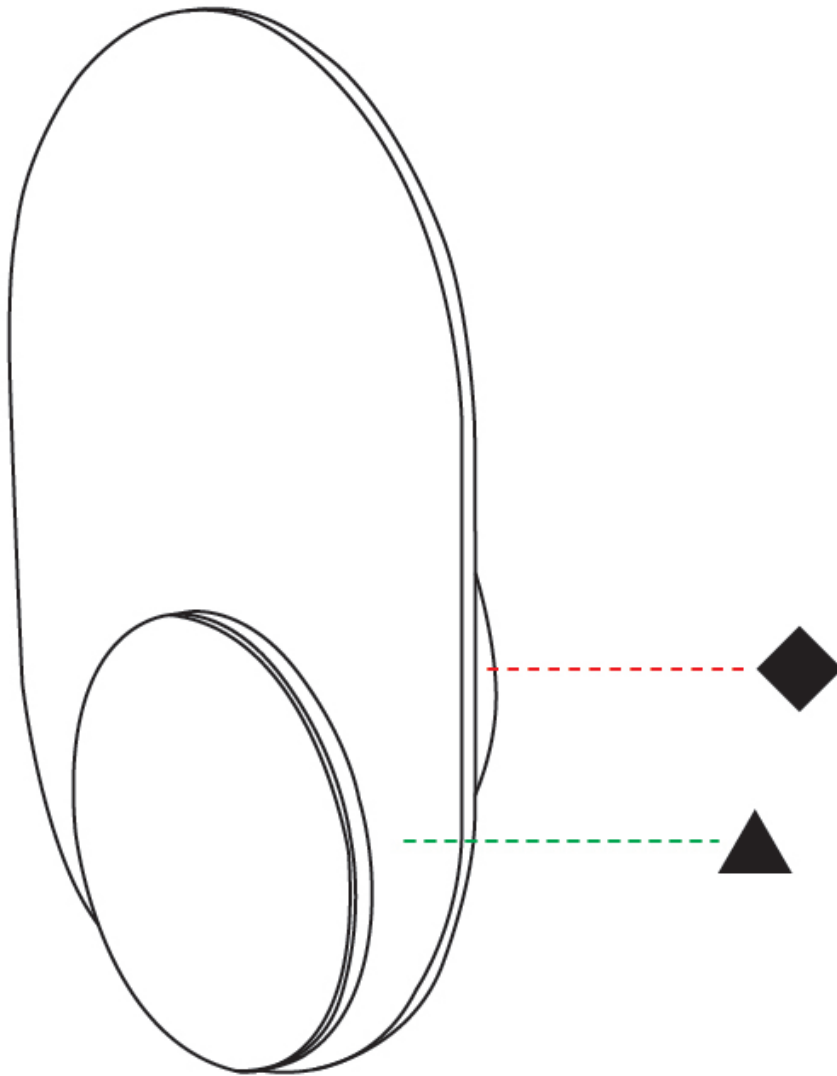

LUOMU 3 SURFACE

D72025-

PROJECT	_____
TYPE	_____
SPECIFIER	_____
QUANTITY	_____
DATE	_____

D